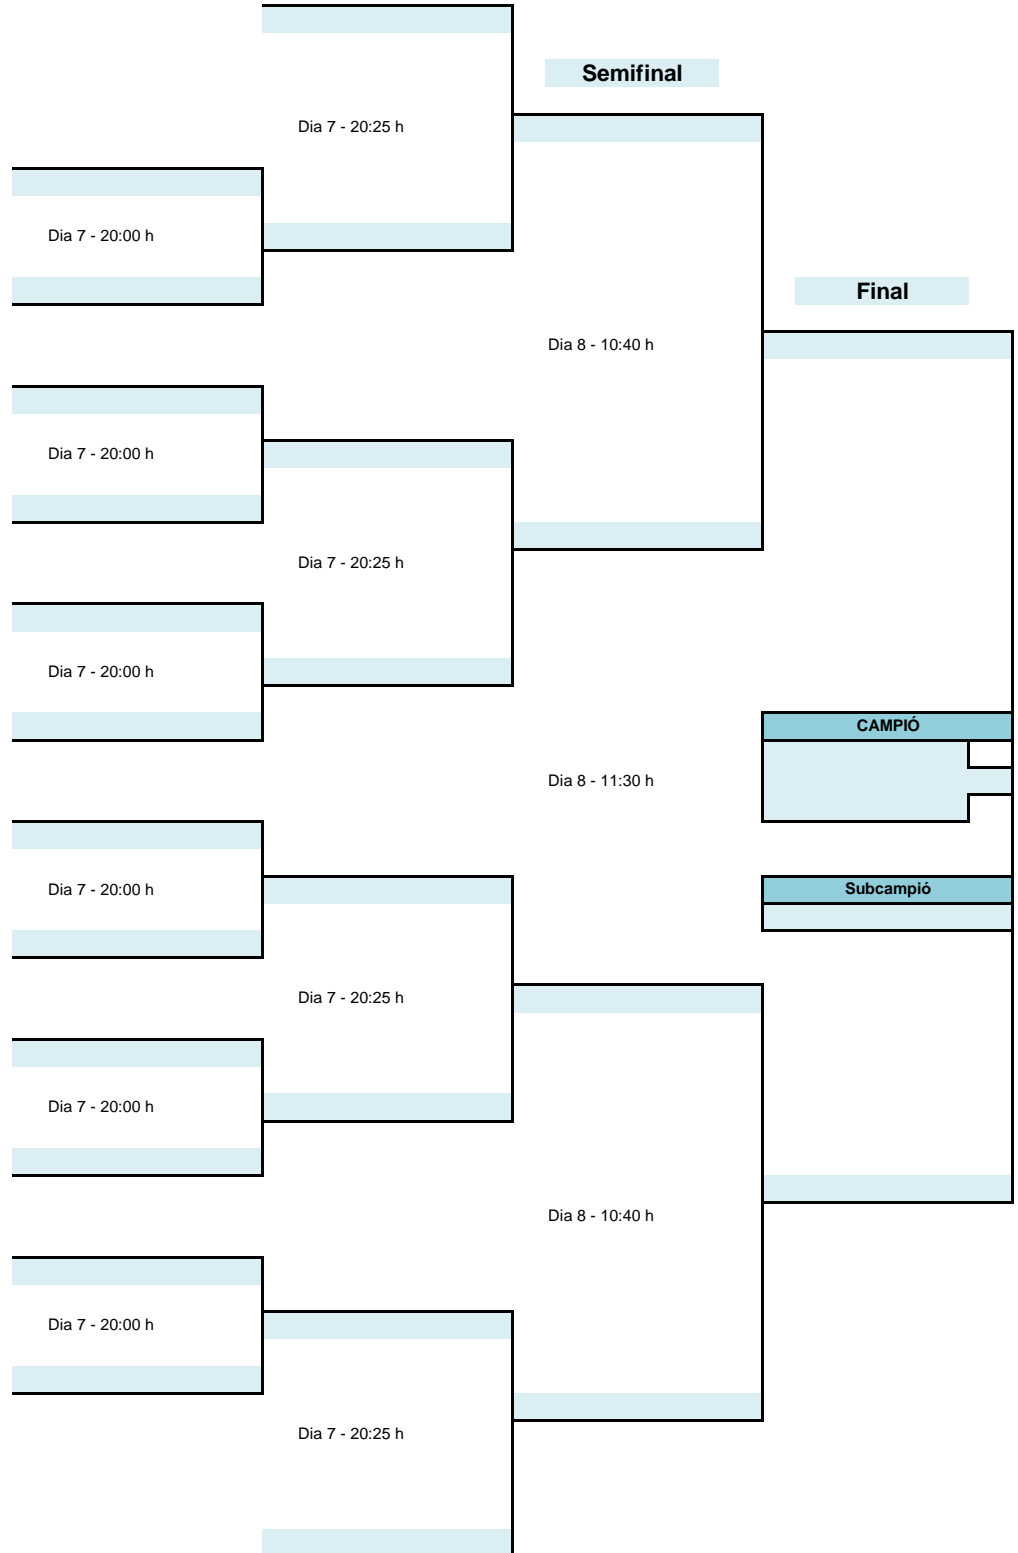

OPEN VETERANS - FASE GRUPS

Part.	Dia	Hora	Taula
1-3	7	17:00	5
2-4	7	17:20	5
1-4	7	17:40	5
2-3	7	18:00	5
3-4	7	18:20	5
1-2	7	18:40	5

GRUP 6		1	2	3	4			PTS	CLS
1	AUSIO Pere GIRBAU VIC TT		-	-	-			0	
2	LIETART Christophe DON BOSCO TOURNAI. BELGIQUE	-		-	-			0	
3	MARTINEZ Jordi CN MATARO	-	-		-			0	
4	MARIMON Francisco Javier CTT BADALONA	-	-	-				0	

Part.	Dia	Hora	Taula
1-3	7	17:00	6
2-4	7	17:20	6
1-4	7	17:40	6
2-3	7	18:00	6
3-4	7	18:20	6
1-2	7	18:40	6

GRUP 7		1	2	3	4			PTS	CLS
1	RIERA Joan GIRBAU VIC TT		-	-	-			0	
2	PONS Felix CETT ESPARREGUERA	-		-	-			0	
3	ARRIBAS Sergi AEC REUS TT	-	-		-			0	
4	GARRIGA Sergi CTT BADALONA	-	-	-				0	

OPEN VETERANS A - QUADRE FINAL

1 - 16

Quarts

Semifinal

Final