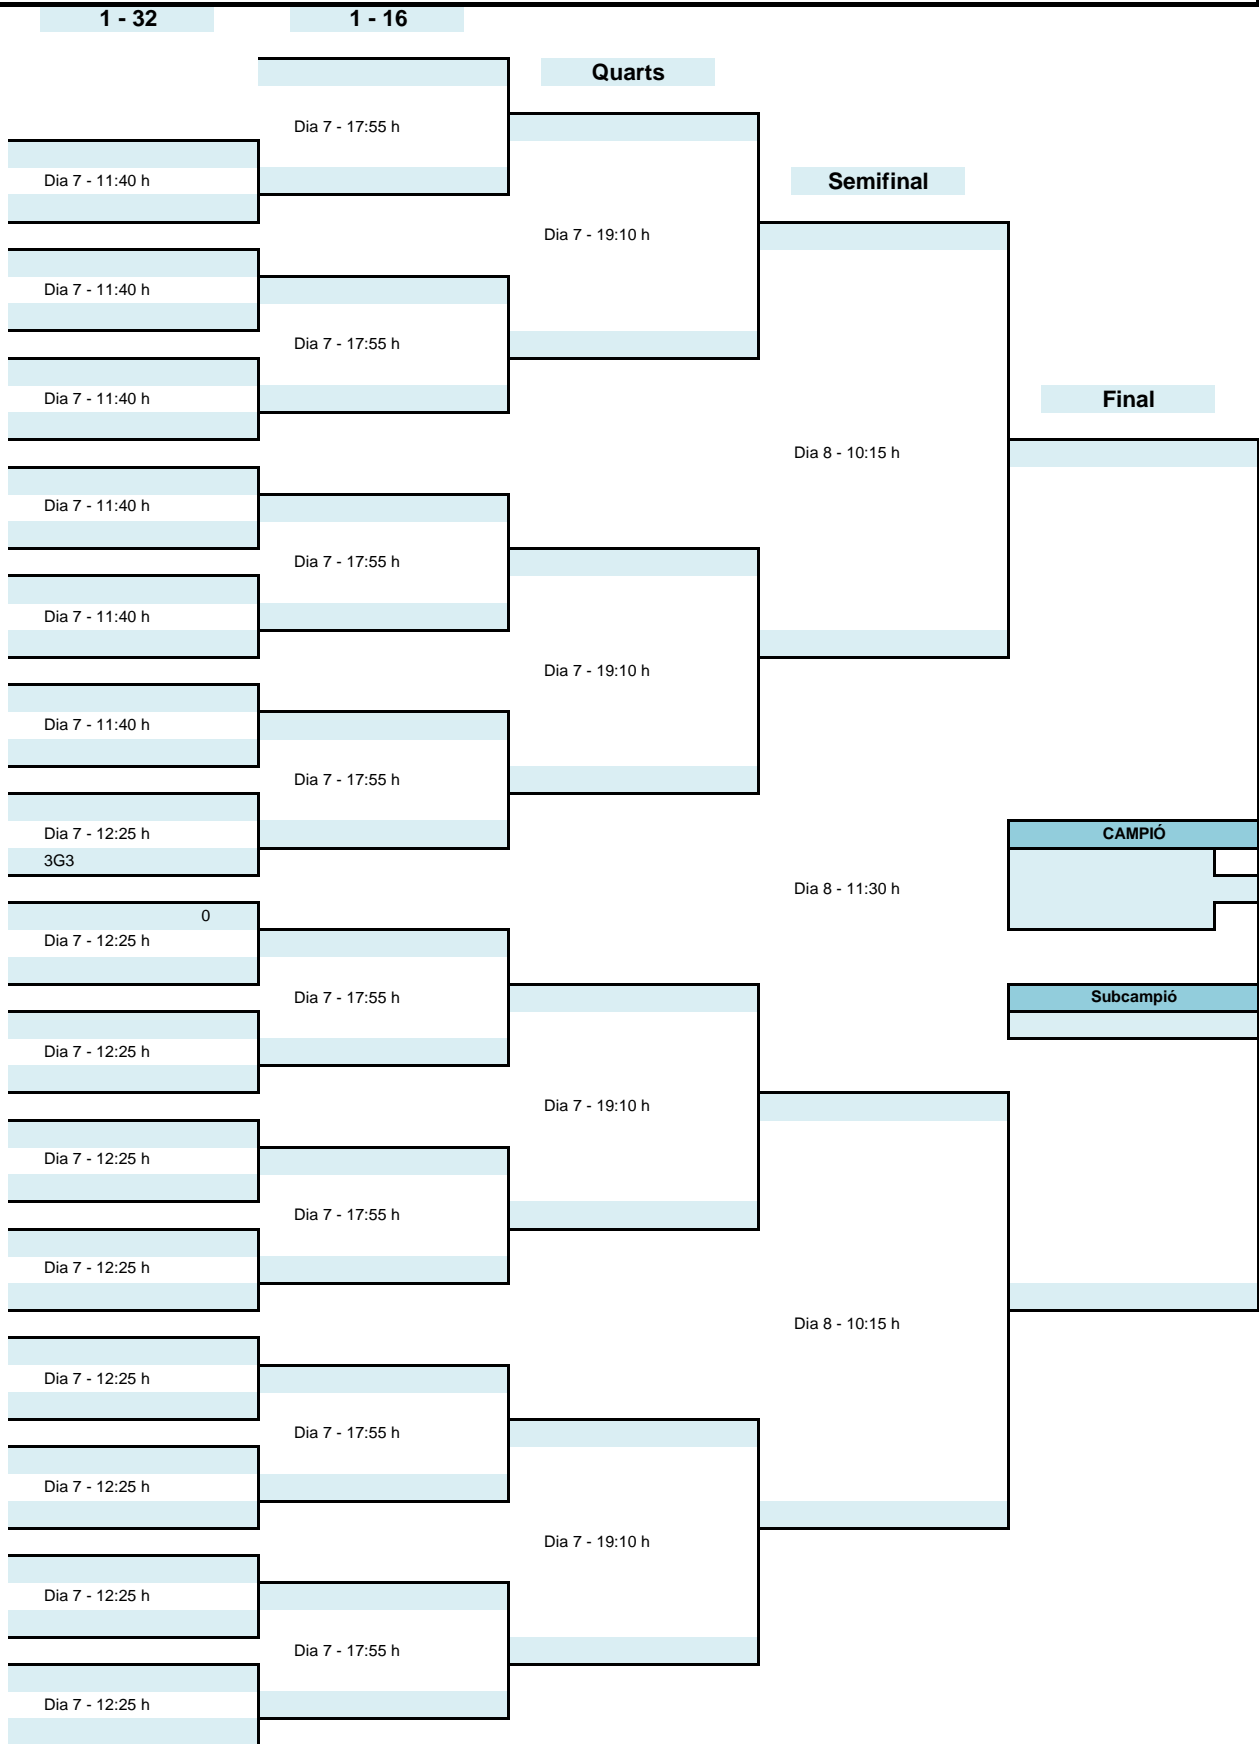

OPEN CATALÀ B - QUADRE FINAL

OPEN VETERANS - FASE GRUPS

Part.	Dia	Hora	Taula
1-3	7	17:00	7
2-3	7	17:20	7
1-2	7	17:40	7

GRUP 1		1	2	3			PTS	CLS
1	SUÑE Manel CTT OLESA		-	-			0	
2	ALDEA Manel EL CIERVO	-		-			0	
3	REQUENA Oscar CTT BADALONA	-	-				0	

Part.	Dia	Hora	Taula
1-3	7	17:00	1
2-4	7	17:20	1
1-4	7	17:40	1
2-3	7	18:00	1
3-4	7	18:20	1
1-2	7	18:40	1

GRUP 2		1	2	3	4		PTS	CLS
1	LLOPIS Isaac EL CENTRE		-	-	-		0	
2	GIMENEZ R. Angel CTT BADALONA	-		-	-		0	
3	CASCANTE Josep Maria CTT COLLBATO	-	-		-		0	
4	BOLET Albert CTT LA LIRA VENDRELLenca	-	-	-			0	

Part.	Dia	Hora	Taula
1-3	7	17:00	2
2-4	7	17:20	2
1-4	7	17:40	2
2-3	7	18:00	2
3-4	7	18:20	2
1-2	7	18:40	2

GRUP 3		1	2	3	4		PTS	CLS
1	MUNTADA Jaume CTT TRAMUNTANA FIGUERES		-	-	-		0	
2	CABRERA Manel CN MATARO	-		-	-		0	
3	GUERRERO Jose Antonio CTT BADALONA	-	-		-		0	
4	MARTIN Ricard CTT LA LIRA VENDRELLenca	-	-	-			0	

Part.	Dia	Hora	Taula
1-3	7	17:00	3
2-4	7	17:20	3
1-4	7	17:40	3
2-3	7	18:00	3
3-4	7	18:20	3
1-2	7	18:40	3

GRUP 4		1	2	3	4		PTS	CLS
1	PLADEVALL Jordi GIRBAU VIC TT		-	-	-		0	
2	SKOBKINA Svetlana CTT GANXETS DE REUS	-		-	-		0	
3	DURAN Lluís CTT LA LIRA VENDRELLenca	-	-		-		0	
4	AMANTIA David CTT BADALONA	-	-	-			0	

Part.	Dia	Hora	Taula
1-3	7	17:00	4
2-4	7	17:20	4
1-4	7	17:40	4
2-3	7	18:00	4
3-4	7	18:20	4
1-2	7	18:40	4

GRUP 5		1	2	3	4		PTS	CLS
1	CASTELLS Francesc EL CIERVO		-	-	-		0	
2	GIMENEZ N. Angel CTT BADALONA	-		-	-		0	
3	CARMONA Manuel CTT ATENEU 1882	-	-		-		0	
4	SERRET Juan ENOLI LES BORGES VALL	-	-	-			0