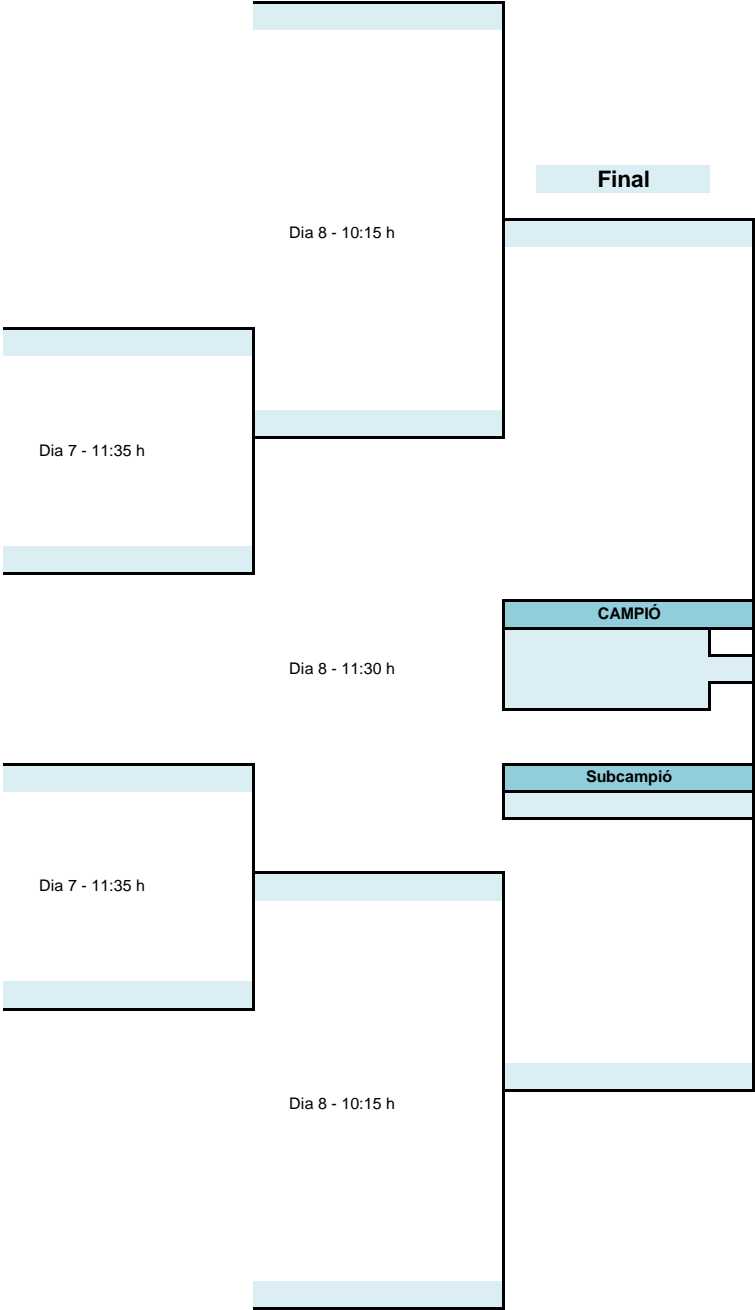

OPEN ADAPTAT B - QUADRE FINAL

Quarts

Semifinal

Final

OPEN ABSOLUT FEMENÍ - FASE GRUPS

Part.	Dia	Hora	Taula
1-3	7	15:00	11
2-4	7	15:20	11
1-4	7	15:40	11
2-3	7	16:00	11
3-4	7	16:20	11
1-2	7	16:40	11

GRUP 1		1	2	3	4		PTS	CLS
1	MUNNE Mariona UE SANT CUGAT		-	-	-		0	
2	PEÑARANDO Marta CTTRIPOLLET	-		-	-		0	
3	PALOMO Berta CN MATARO	-	-		-		0	
4	MOYA Marina CLUB GIMNASTIC DE TARRAGONA	-	-	-			0	

Part.	Dia	Hora	Taula
1-3	7	15:00	12
2-4	7	15:20	12
1-4	7	15:40	12
2-3	7	16:00	12
3-4	7	16:20	12
1-2	7	16:40	12

GRUP 2		1	2	3	4		PTS	CLS
1	SHYP SHA Renata CTT GANXETS DE REUS		-	-	-		0	
2	RODRIGUEZ Alba CN MATARO	-		-	-		0	
3	ESCODA Abril TT ELS 8 LA GARRIGA	-	-		-		0	
4	GONZALEZ A. Martina GIRBAU VIC TT	-	-	-			0	

Part.	Dia	Hora	Taula
1-3	7	15:00	13
2-4	7	15:20	13
1-4	7	15:40	13
2-3	7	16:00	13
3-4	7	16:20	13
1-2	7	16:40	13

GRUP 3		1	2	3	4		PTS	CLS
1	SANS Martina GIRBAU VIC TT		-	-	-		0	
2	MARTINEZ Eva CTT ATENEU 1882	-		-	-		0	
3	ESTIVILL Cristina UE SANT CUGAT	-	-		-		0	
4	BAQUEDANO Sofia CTT GANXETS DE REUS	-	-	-			0	

Part.	Dia	Hora	Taula
1-3	7	15:00	14
2-4	7	15:20	14
1-4	7	15:40	14
2-3	7	16:00	14
3-4	7	16:20	14
1-2	7	16:40	14

GRUP 4		1	2	3	4		PTS	CLS
1	PERETO Mireia CTT TRAMUNTANA FIGUERES		-	-	-		0	
2	MASDEU Abril GIRBAU VIC TT	-		-	-		0	
3	GARCIA Mar Africa CTT ELS AMICS TERRASSA	-	-		-		0	
4	DE SAN ANTONIO Eunice CN MATARO	-	-	-			0	

Part.	Dia	Hora	Taula
1-3	7	15:00	15
2-4	7	15:20	15
1-4	7	15:40	15
2-3	7	16:00	15
3-4	7	16:20	15
1-2	7	16:40	15

GRUP 5		1	2	3	4		PTS	CLS
1	BARRAU Ana CTT ELS AMICS TERRASSA		-	-	-		0	
2	MARTEAU Berenice AS PONTOISE CERGY TT	-		-	-		0	
3	CASTELLS Iris TT ELS 8 LA GARRIGA	-	-		-		0	
4	BALANZO Maria LLUISOS DE GRÀCIA	-	-	-			0	

CAPS DE SÈRIE (Inici 8/9):

1	XIA LIAN Ni	STOLNOTENISKI KLUB DR.CASL
2	SIRUCKOVA Aneta	MSK BRECLAV
3	GARNOVA Tatiana	GDCS JUNCAL
4	PROSVIRNINA Natalya	CTT GANXETS DE REUS
5	RAD Elvira	CTT GANXETS DE REUS