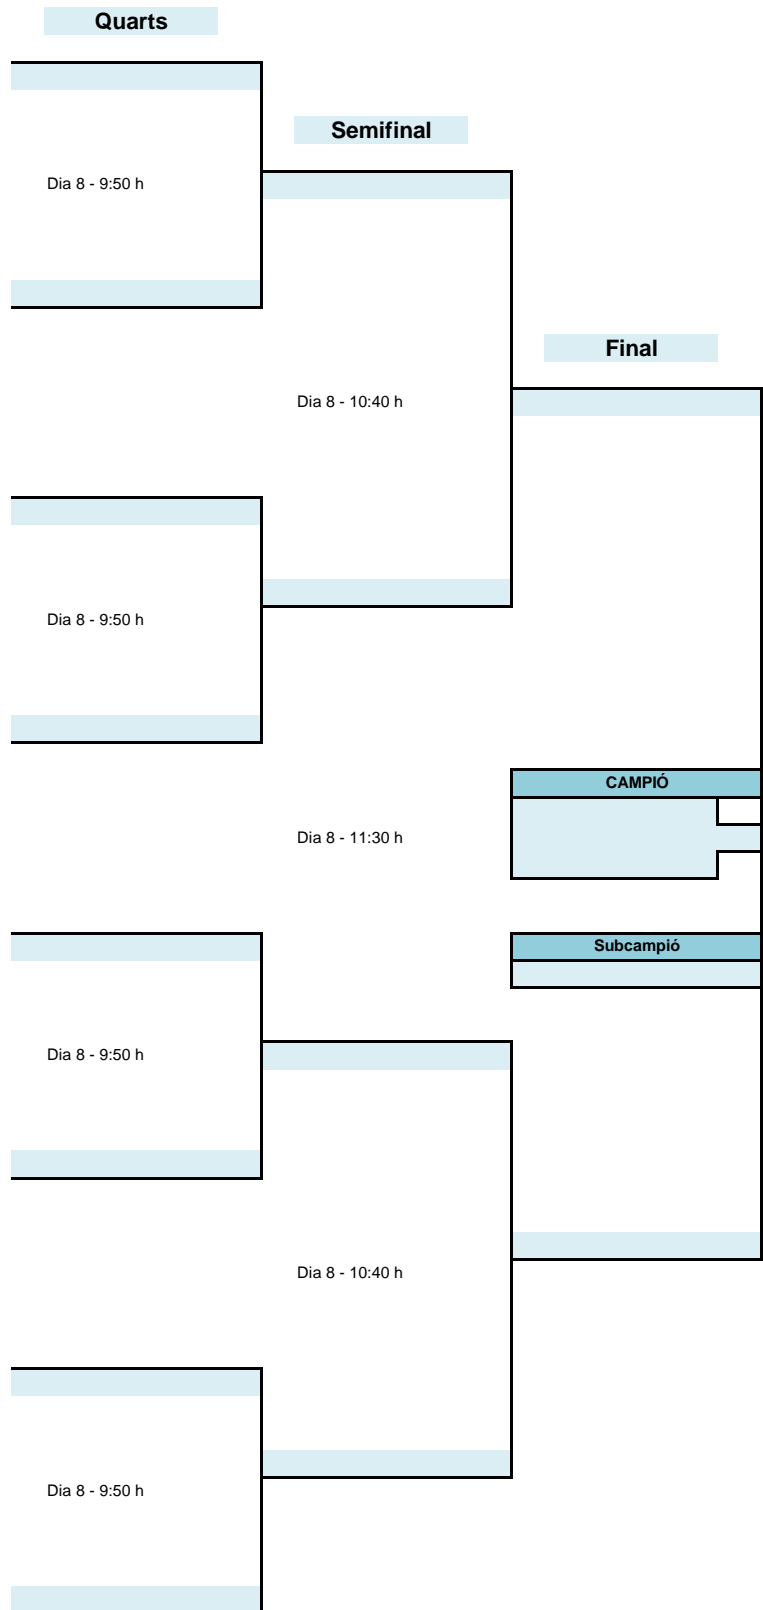

OPEN ADAPTAT - FASE GRUPS

*S'ha refet el sorteig

Part.	Dia	Hora	Taula
1-3	7	9:00	17
2-4	7	9:20	17
1-4	7	9:40	17
2-3	7	10:00	17
3-4	7	10:20	17
1-2	7	10:40	17

GRUP 1		1	2	3	4		PTS	CLS
1	AZCON Joaquin CTT CARDEDEU		-	-	-		0	
2	ARUMI Gil CTT RODA DE TER	-		-	-		0	
3	FRANCH Jaume EL CENTRE	-	-		-		0	
4	RICART Ramon TT TORELLO	-	-	-			0	

Part.	Dia	Hora	Taula
1-3	7	9:00	18
2-4	7	9:20	18
1-4	7	9:40	18
2-3	7	10:00	18
3-4	7	10:20	18
1-2	7	10:40	18

GRUP 2		1	2	3	4		PTS	CLS
1	MIGUELES Maria CTT ELS AMICS TERRASSA		-	-	-		0	
2	CONSUEGRA Antoni CTT CARDEDEU	-		-	-		0	
3	SARMIENTO Joel EL CENTRE	-	-		-		0	
4	ARDEVOL Ariadna CN SABADELL	-	-	-			0	

Part.	Dia	Hora	Taula
1-3	7	9:00	19
2-4	7	9:20	19
1-4	7	9:40	19
2-3	7	10:00	19
3-4	7	10:20	19
1-2	7	10:40	19

GRUP 3		1	2	3	4		PTS	CLS
1	GUAL Carles EL CENTRE		-	-	-		0	
2	VALLS Kevin CPP IGUALADA	-		-	-		0	
3	CODINA Josep TT TORELLO	-	-		-		0	
4	PINZANO Antonio CTT ATENEU 1882	-	-	-			0	

CAPS DE SÈRIE (Inici 8/9):

1	PAREDES Ferran	UE SANT CUGAT
2	DINARES Jordi	CN SABADELL

OPEN ADAPTAT A - QUADRE FINAL