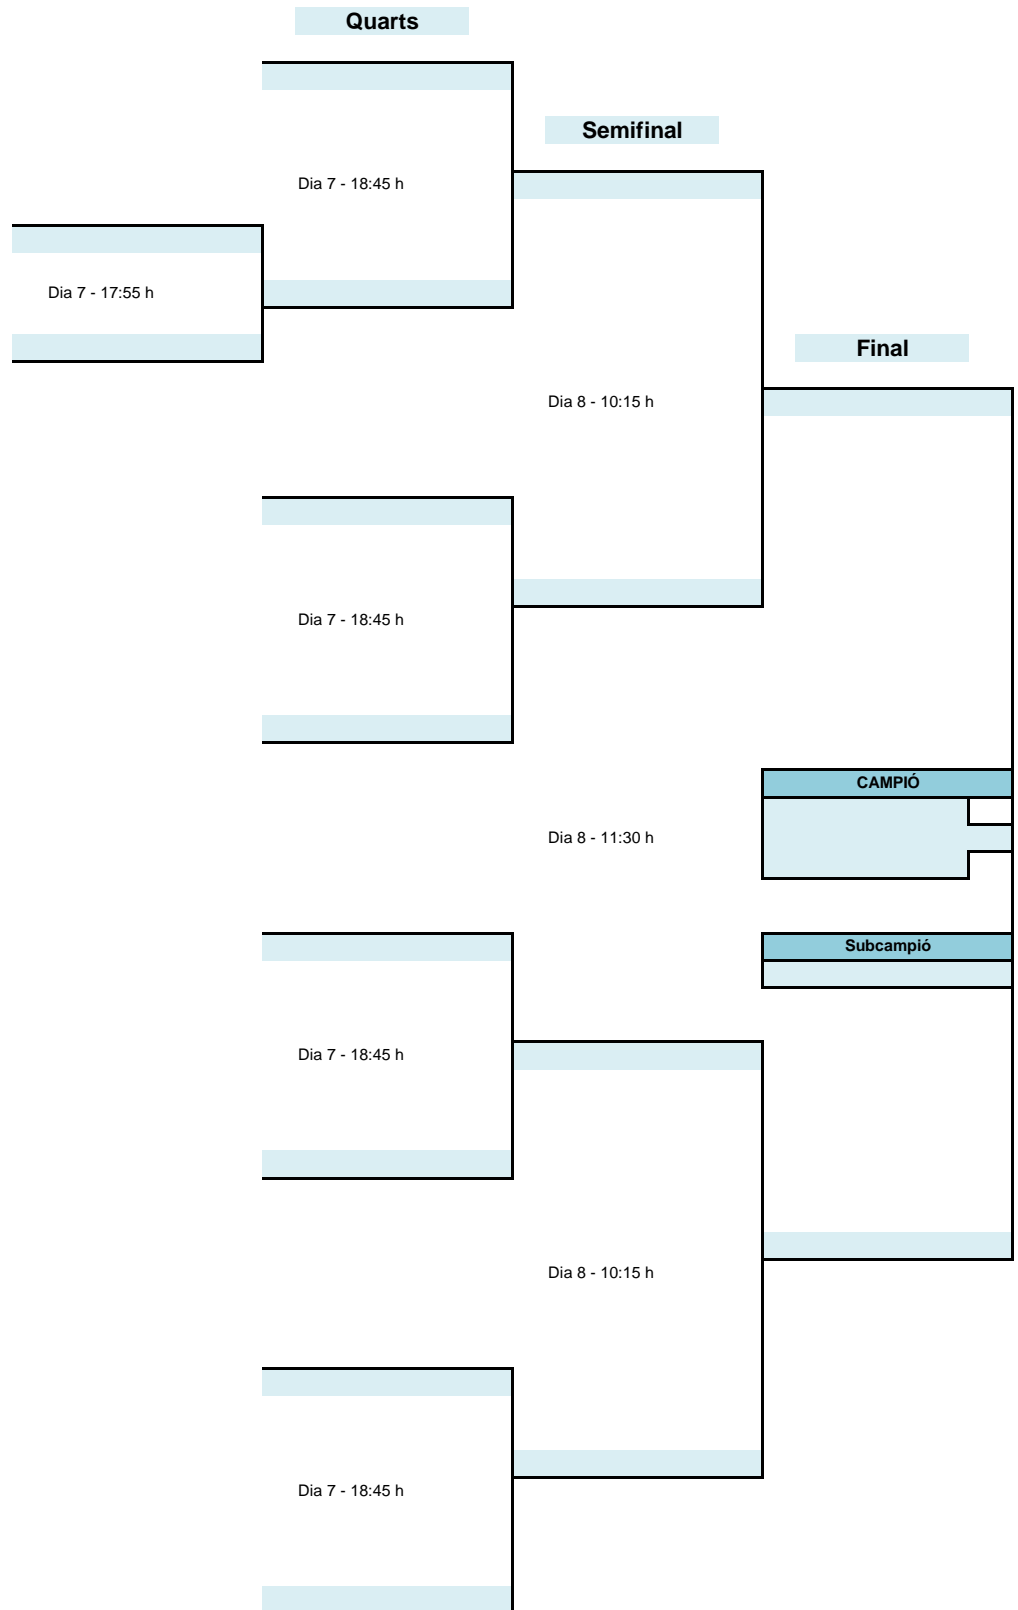

OPEN BENJAMÍ MIXTE B - QUADRE FINAL

OPEN INFANTIL FEMENÍ - FASE GRUPS

Part.	Dia	Hora	Taula
1-3	7	11:00	12
2-3	7	11:20	12
1-2	7	11:40	12

GRUP 1		1	2	3				PTS	CLS
1	EL MOUHMOUH Oumnia CTT CAMBRILS		-	-				0	
2	ARAQUE Aina CTT GANXETS DE REUS	-		-				0	
3	LLOVET Agnes CN SABADELL	-	-					0	

Part.	Dia	Hora	Taula
1-3	7	11:00	13
2-3	7	11:20	13
1-2	7	11:40	13

GRUP 2		1	2	3				PTS	CLS
1	PAGÈS Anna CTT ELS AMICS TERRASSA		-	-				0	
2	CAPARROS Ainoa CTT CALELLA	-		-				0	
3	GRANADOS Irina GIRBAU VIC TT	-	-					0	

Part.	Dia	Hora	Taula
1-3	7	11:00	14
2-3	7	11:20	14
1-2	7	11:40	14

GRUP 3		1	2	3				PTS	CLS
1	SERRET Emma TT CASSÀ		-	-				0	
2	MANRESA Jana CTT GANXETS DE REUS	-		-				0	
3	HERNANDEZ Martina CTT CASTELLGALI	-	-					0