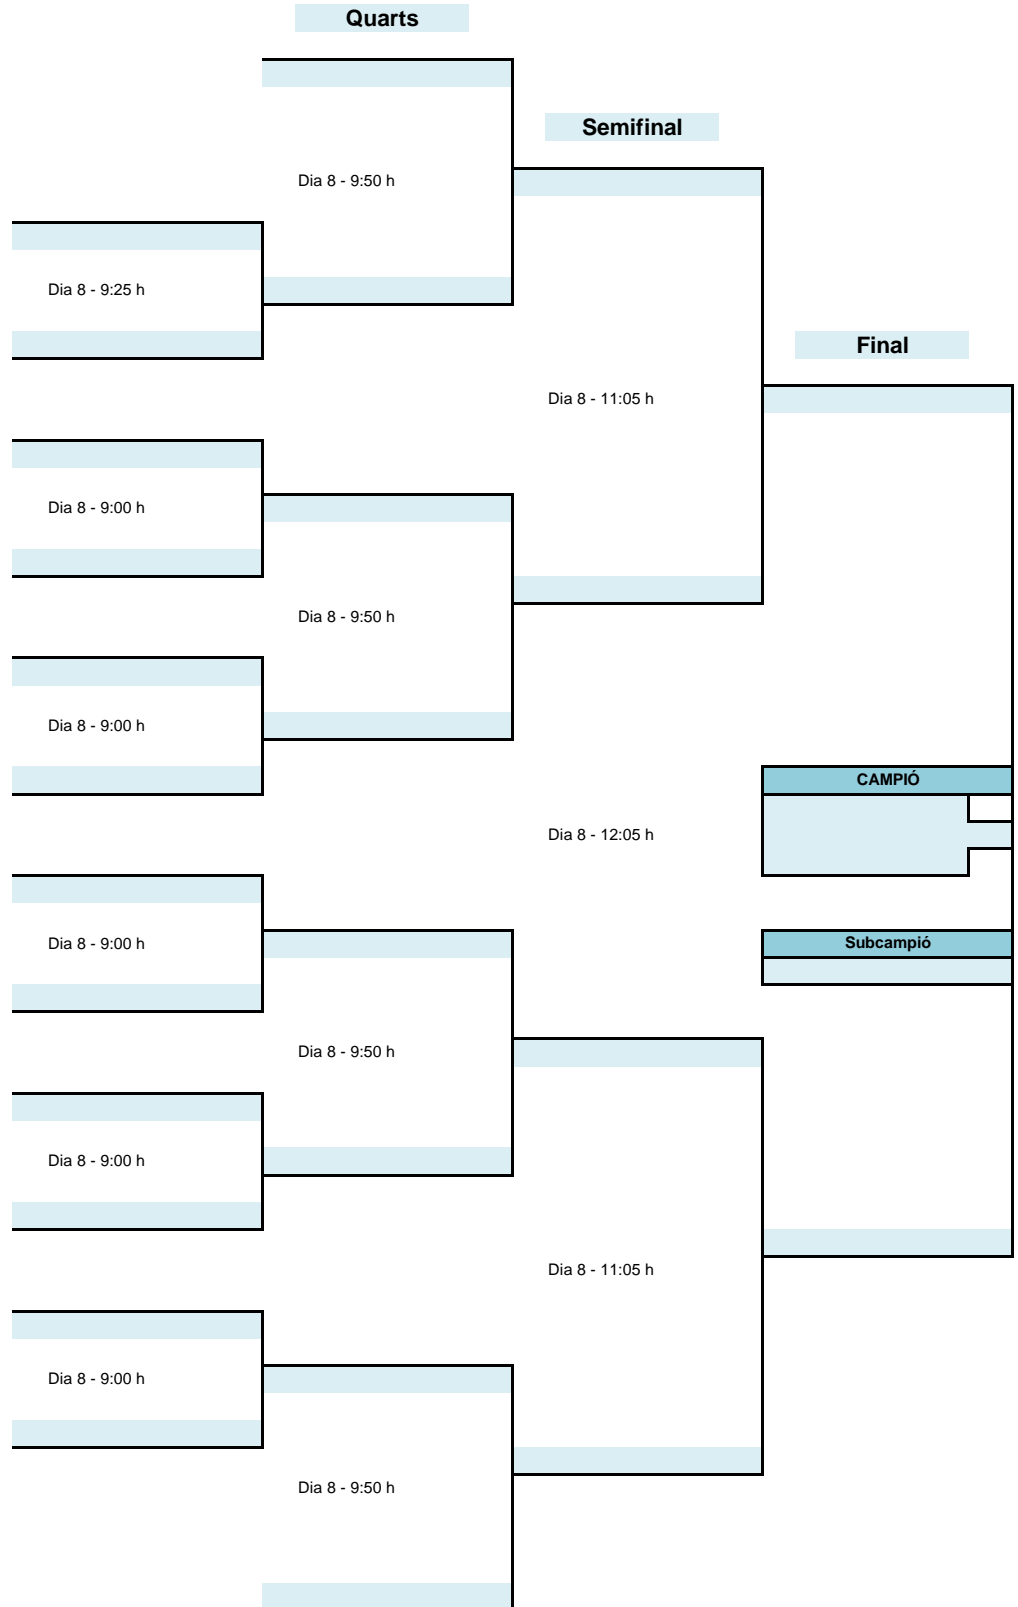

OPEN ABSOLUT FEMENÍ - FASE GRUPS

Part.	Dia	Hora	Taula
1-3	7	15:00	11
2-4	7	15:20	11
1-4	7	15:40	11
2-3	7	16:00	11
3-4	7	16:20	11
1-2	7	16:40	11

GRUP 1		1	2	3	4		PTS	CLS
1	MUNNE Mariona UE SANT CUGAT		-	-	-		0	
2	PEÑARANDO Marta CTTRIPOLLET	-		-	-		0	
3	PALOMO Berta CN MATARO	-	-		-		0	
4	MOYA Marina CLUB GIMNASTIC DE TARRAGONA	-	-	-			0	

Part.	Dia	Hora	Taula
1-3	7	15:00	12
2-4	7	15:20	12
1-4	7	15:40	12
2-3	7	16:00	12
3-4	7	16:20	12
1-2	7	16:40	12

GRUP 2		1	2	3	4		PTS	CLS
1	SHYPHA Renata CTT GANXETS DE REUS		-	-	-		0	
2	RODRIGUEZ Alba CN MATARO	-		-	-		0	
3	ESCODA Abril TT ELS 8 LA GARRIGA	-	-		-		0	
4	GONZALEZ A. Martina GIRBAU VIC TT	-	-	-			0	

Part.	Dia	Hora	Taula
1-3	7	15:00	13
2-4	7	15:20	13
1-4	7	15:40	13
2-3	7	16:00	13
3-4	7	16:20	13
1-2	7	16:40	13

GRUP 3		1	2	3	4		PTS	CLS
1	SANS Martina GIRBAU VIC TT		-	-	-		0	
2	MARTINEZ Eva CTT ATENEU 1882	-		-	-		0	
3	ESTIVILL Cristina UE SANT CUGAT	-	-		-		0	
4	BAQUEDANO Sofia CTT GANXETS DE REUS	-	-	-			0	

Part.	Dia	Hora	Taula
1-3	7	15:00	14
2-4	7	15:20	14
1-4	7	15:40	14
2-3	7	16:00	14
3-4	7	16:20	14
1-2	7	16:40	14

GRUP 4		1	2	3	4		PTS	CLS
1	PERETO Mireia CTT TRAMUNTANA FIGUERES		-	-	-		0	
2	MASDEU Abril GIRBAU VIC TT	-		-	-		0	
3	GARCIA Mar Africa CTT ELS AMICS TERRASSA	-	-		-		0	
4	DE SAN ANTONIO Eunice CN MATARO	-	-	-			0	

Part.	Dia	Hora	Taula
1-3	7	15:00	15
2-4	7	15:20	15
1-4	7	15:40	15
2-3	7	16:00	15
3-4	7	16:20	15
1-2	7	16:40	15

GRUP 5		1	2	3	4		PTS	CLS
1	BARRAU Ana CTT ELS AMICS TERRASSA		-	-	-		0	
2	MARTEAU Berenice AS PONTOISE CERGY TT	-		-	-		0	
3	CASTELLS Iris TT ELS 8 LA GARRIGA	-	-		-		0	
4	BALANZO Maria LLUISOS DE GRÀCIA	-	-	-			0	

CAPS DE SÈRIE (Inici 8/9):

1	XIA LIAN Ni	STOLNOTENISKI KLUB DR.CASL
2	SIRUCKOVA Aneta	MSK BRECLAV
3	GARNOVA Tatiana	GDCS JUNCAL
4	PROSVIRNINA Natalya	CTT GANXETS DE REUS
5	RAD Elvira	CTT GANXETS DE REUS

OPEN ABSOLUT FEMENÍ A - QUADRE FINAL

1 - 16