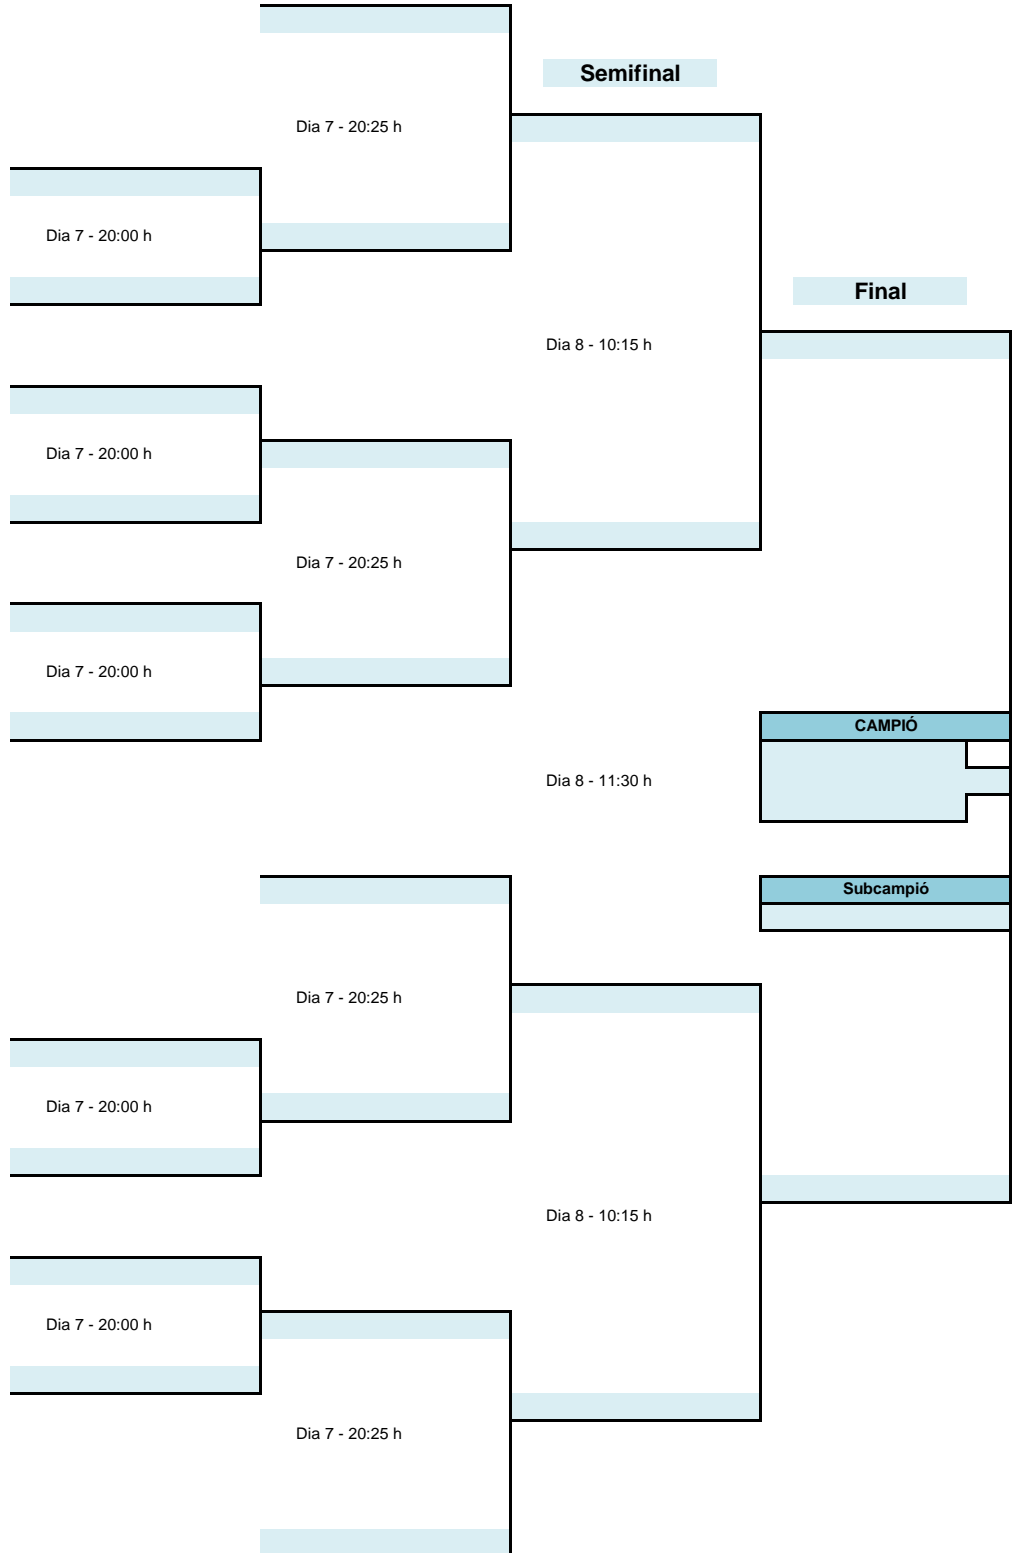

OPEN VETERANS B - QUADRE FINAL

1 - 16

Quarts

Semifinal

Final

OPEN ADAPTAT - FASE GRUPS

*S'ha refet el sorteig

Part.	Dia	Hora	Taula
1-3	7	9:00	17
2-4	7	9:20	17
1-4	7	9:40	17
2-3	7	10:00	17
3-4	7	10:20	17
1-2	7	10:40	17

GRUP 1		1	2	3	4		PTS	CLS
1	AZCON Joaquin CTT CARDEDEU		-	-	-		0	
2	ARUMI Gil CTT RODA DE TER	-		-	-		0	
3	FRANCH Jaume EL CENTRE	-	-		-		0	
4	RICART Ramon TT TORELLO	-	-	-			0	

Part.	Dia	Hora	Taula
1-3	7	9:00	18
2-4	7	9:20	18
1-4	7	9:40	18
2-3	7	10:00	18
3-4	7	10:20	18
1-2	7	10:40	18

GRUP 2		1	2	3	4		PTS	CLS
1	MIGUELES Maria CTT ELS AMICS TERRASSA		-	-	-		0	
2	CONSUEGRA Antoni CTT CARDEDEU	-		-	-		0	
3	SARMIENTO Joel EL CENTRE	-	-		-		0	
4	ARDEVOL Ariadna CN SABADELL	-	-	-			0	

Part.	Dia	Hora	Taula
1-3	7	9:00	19
2-4	7	9:20	19
1-4	7	9:40	19
2-3	7	10:00	19
3-4	7	10:20	19
1-2	7	10:40	19

GRUP 3		1	2	3	4		PTS	CLS
1	GUAL Carles EL CENTRE		-	-	-		0	
2	VALLS Kevin CPP IGUALADA	-		-	-		0	
3	CODINA Josep TT TORELLO	-	-		-		0	
4	PINZANO Antonio CTT ATENEU 1882	-	-	-			0	

CAPS DE SÈRIE (Inici 8/9):

1	PAREDES Ferran	UE SANT CUGAT
2	DINARES Jordi	CN SABADELL