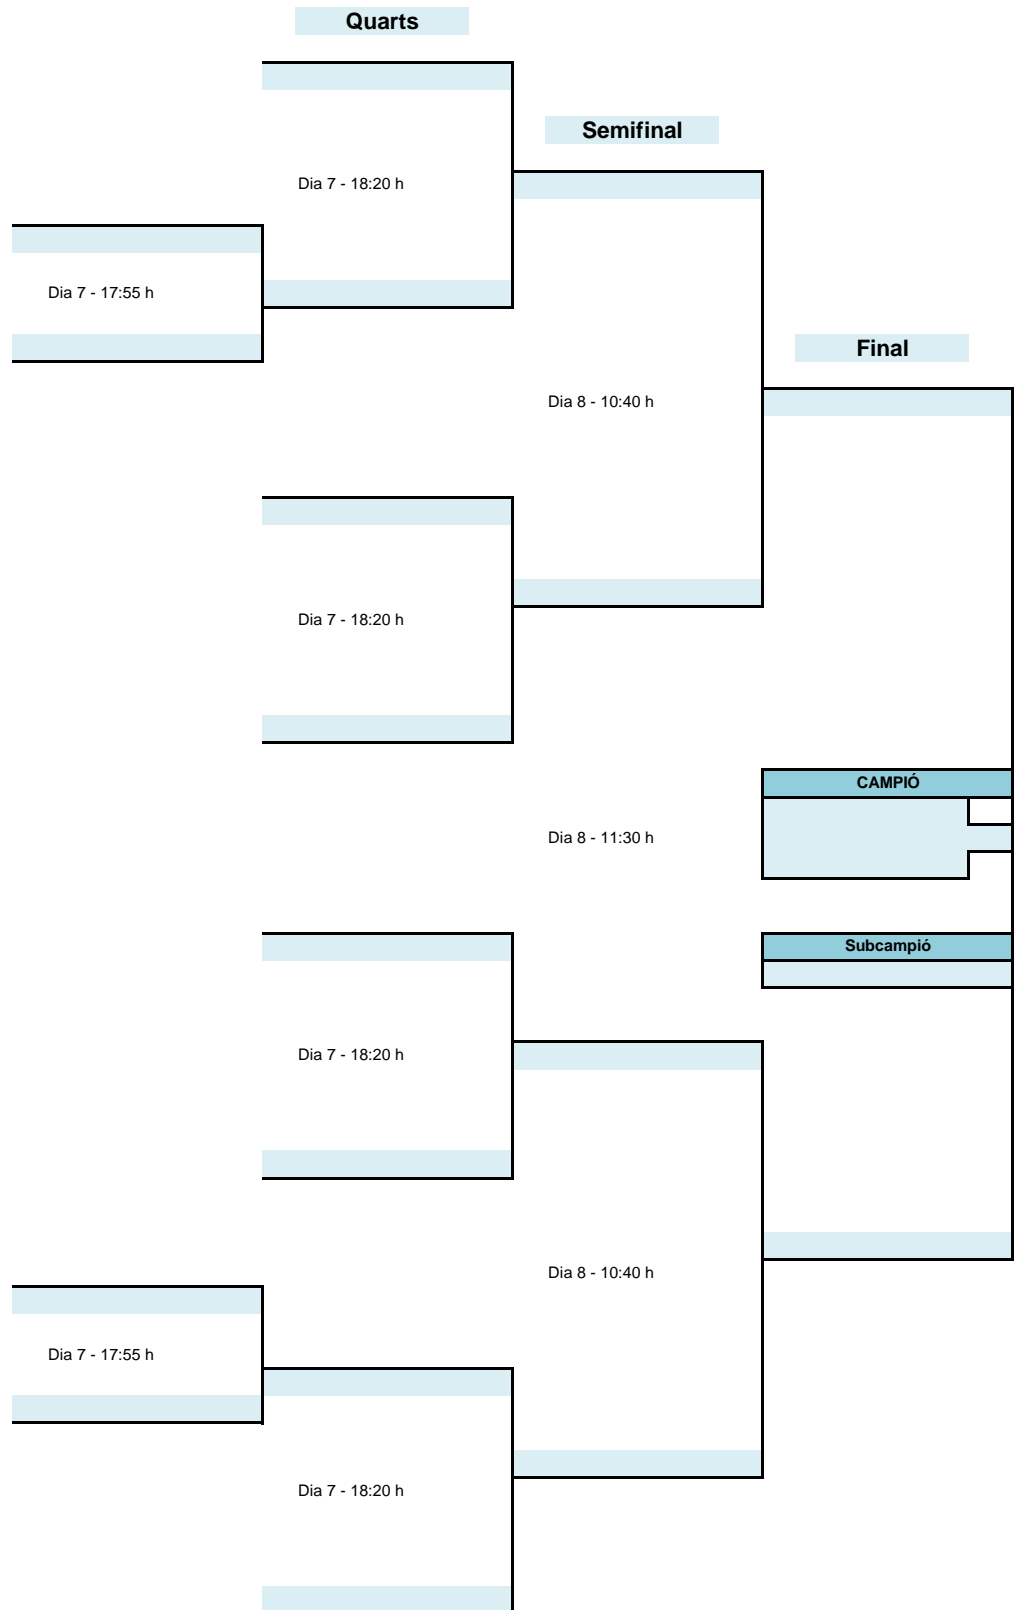

OPEN BENJAMÍ MIXTE - FASE GRUPS

*S'han refet els grups, per un error informàtic

Part.	Dia	Hora	Taula
1-3	7	15:00	16
2-3	7	15:20	16
1-2	7	15:40	16

GRUP 1		1	2	3			PTS	CLS
1	CASQUERO Daniel CETT ESPARREGUERA		-	-			0	
2	HUGUET Thiago CN SABADELL	-		-			0	
3	TOR Pau GIRBAU VIC TT	-	-				0	

Part.	Dia	Hora	Taula
1-3	7	15:00	17
2-4	7	15:20	17
1-4	7	15:40	17
2-3	7	16:00	17
3-4	7	16:20	17
1-2	7	16:40	17

GRUP 2		1	2	3	4		PTS	CLS
1	EL MOUHMOUH Iman CTT CAMBRILS		-	-	-		0	
2	BORRAS Enric TT ELS 8 LA GARRIGA	-		-	-		0	
3	CASTILLEJO Marcos CTT VALLS DEL NORD	-	-		-		0	
4	HUANG Noi PERPIGNAN ROUSSILLON TT	-	-	-			0	

Part.	Dia	Hora	Taula
1-3	7	15:00	18
2-4	7	15:20	18
1-4	7	15:40	18
2-3	7	16:00	18
3-4	7	16:20	18
1-2	7	16:40	18

GRUP 3		1	2	3	4		PTS	CLS
1	PUIGMULE Thais TT CASSÀ		-	-	-		0	
2	PARERA Pol CTT CARDEDEU	-		-	-		0	
3	SACRISTAN Oscar ATT CASTELLAR DEL VALLES	-	-		-		0	
4	COLCHON Egoitz CTT GANXETS DE REUS	-	-	-			0	

Part.	Dia	Hora	Taula
1-3	7	15:00	19
2-4	7	15:20	19
1-4	7	15:40	19
2-3	7	16:00	19
3-4	7	16:20	19
1-2	7	16:40	19

GRUP 4		1	2	3	4		PTS	CLS
1	SALAN Nii CTT CALELLA		-	-	-		0	
2	MARTINEZ Kira CTT GANXETS DE REUS	-		-	-		0	
3	LABARTA Joanna TT CASSÀ	-	-		-		0	
4	MAS Eric GIRBAU VIC TT	-	-	-			0	

Part.	Dia	Hora	Taula
1-3	7	15:00	20
2-4	7	15:20	20
1-4	7	15:40	20
2-3	7	16:00	20
3-4	7	16:20	20
1-2	7	16:40	20

GRUP 5		1	2	3	4		PTS	CLS
1	SOLDEVILA Pere TT ELS 8 LA GARRIGA		-	-	-		0	
2	MAMPEL Marc CTT ELS AMICS TERRASSA	-		-	-		0	
3	HANGAN Fabian CTT HOSPITALET	-	-		-		0	
4	EL MOUHMOUH Oussama CTT CAMBRILS	-	-	-			0	

OPEN BENJAMÍ MIXTE A - QUADRE FINAL